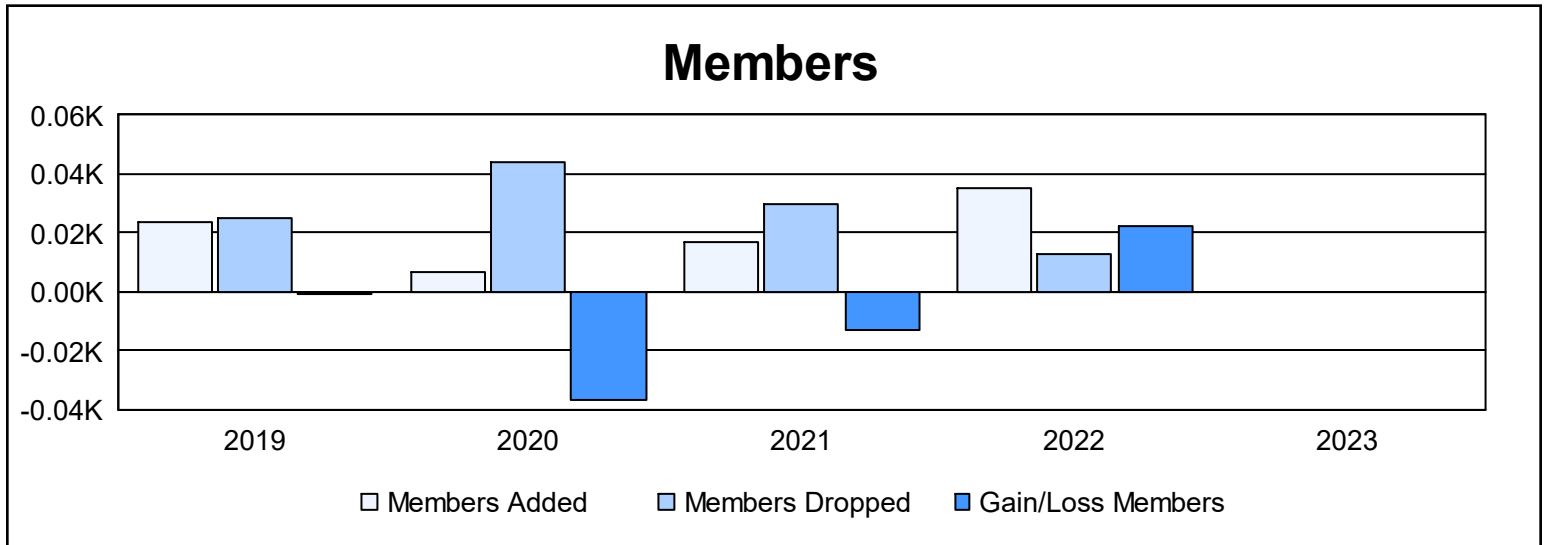

Year	New Clubs	Dropped Clubs	Gain/ Loss Clubs	New Members	Charter Members	Reinstate Members	Transfer Members	Total Member Added	Total Members Dropped	Gain/ Loss Members
2018-2019	0	1	-1	23	0	1	0	24	25	-1
2019-2020	0	1	-1	7	0	0	0	7	44	-37
2020-2021	0	0	0	15	0	0	2	17	30	-13
2021-2022	0	0	0	27	0	1	7	35	13	22
2022-2023	0	0	0	0	0	0	0	0	0	0
<b>Average</b>	<b>0</b>	<b>0</b>	<b>0</b>	<b>14</b>	<b>0</b>	<b>0</b>	<b>2</b>	<b>17</b>	<b>22</b>	<b>-6</b>

### Membership Composition June 2023 Cumulative

New Members	0.0%
Charter Members	0.0%
Reinstate Members	0.0%
Transfer members	0.0%
Total:	100.0%