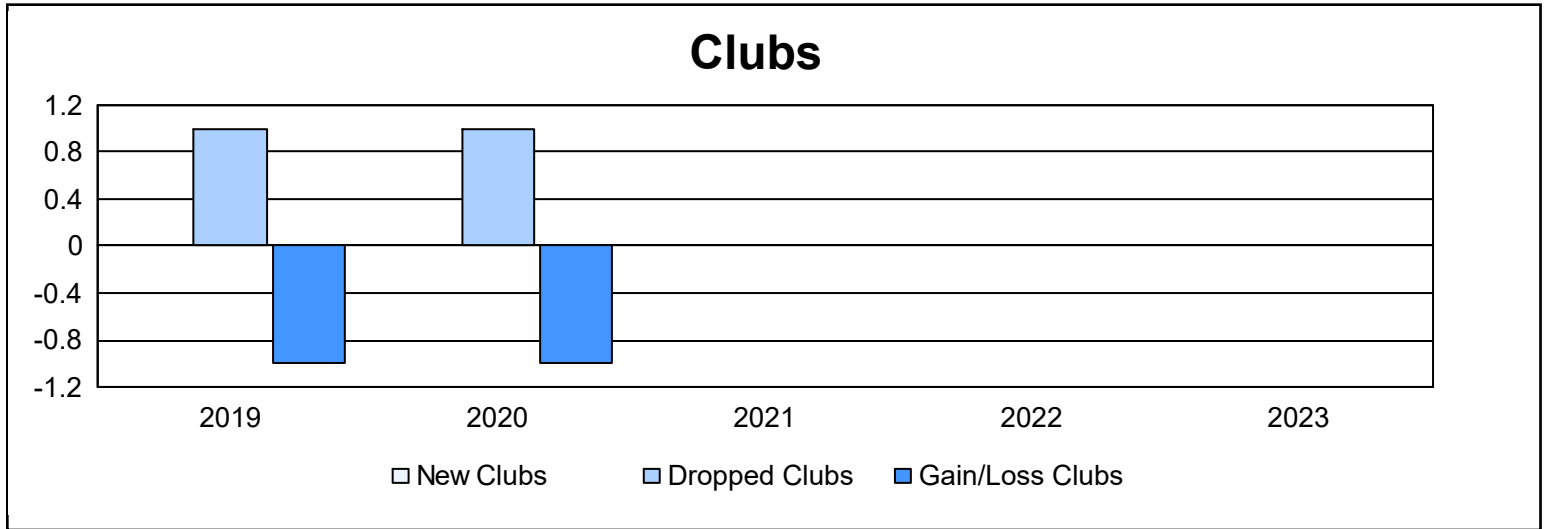

Year	New Clubs	Dropped Clubs	Gain/ Loss Clubs	New Members	Charter Members	Reinstate Members	Transfer Members	Total Member Added	Total Members Dropped	Gain/ Loss Members
2018-2019	0	1	-1	23	0	1	0	24	25	-1
2019-2020	0	1	-1	7	0	0	0	7	44	-37
2020-2021	0	0	0	15	0	0	2	17	30	-13
2021-2022	0	0	0	27	0	1	7	35	13	22
2022-2023	0	0	0	0	0	0	0	0	0	0
<b>Average</b>	<b>0</b>	<b>0</b>	<b>0</b>	<b>14</b>	<b>0</b>	<b>0</b>	<b>2</b>	<b>17</b>	<b>22</b>	<b>-6</b>

### Membership Composition June 2023 Cumulative

New Members	0.0%
Charter Members	0.0%
Reinstate Members	0.0%
Transfer members	0.0%
Total:	100.0%